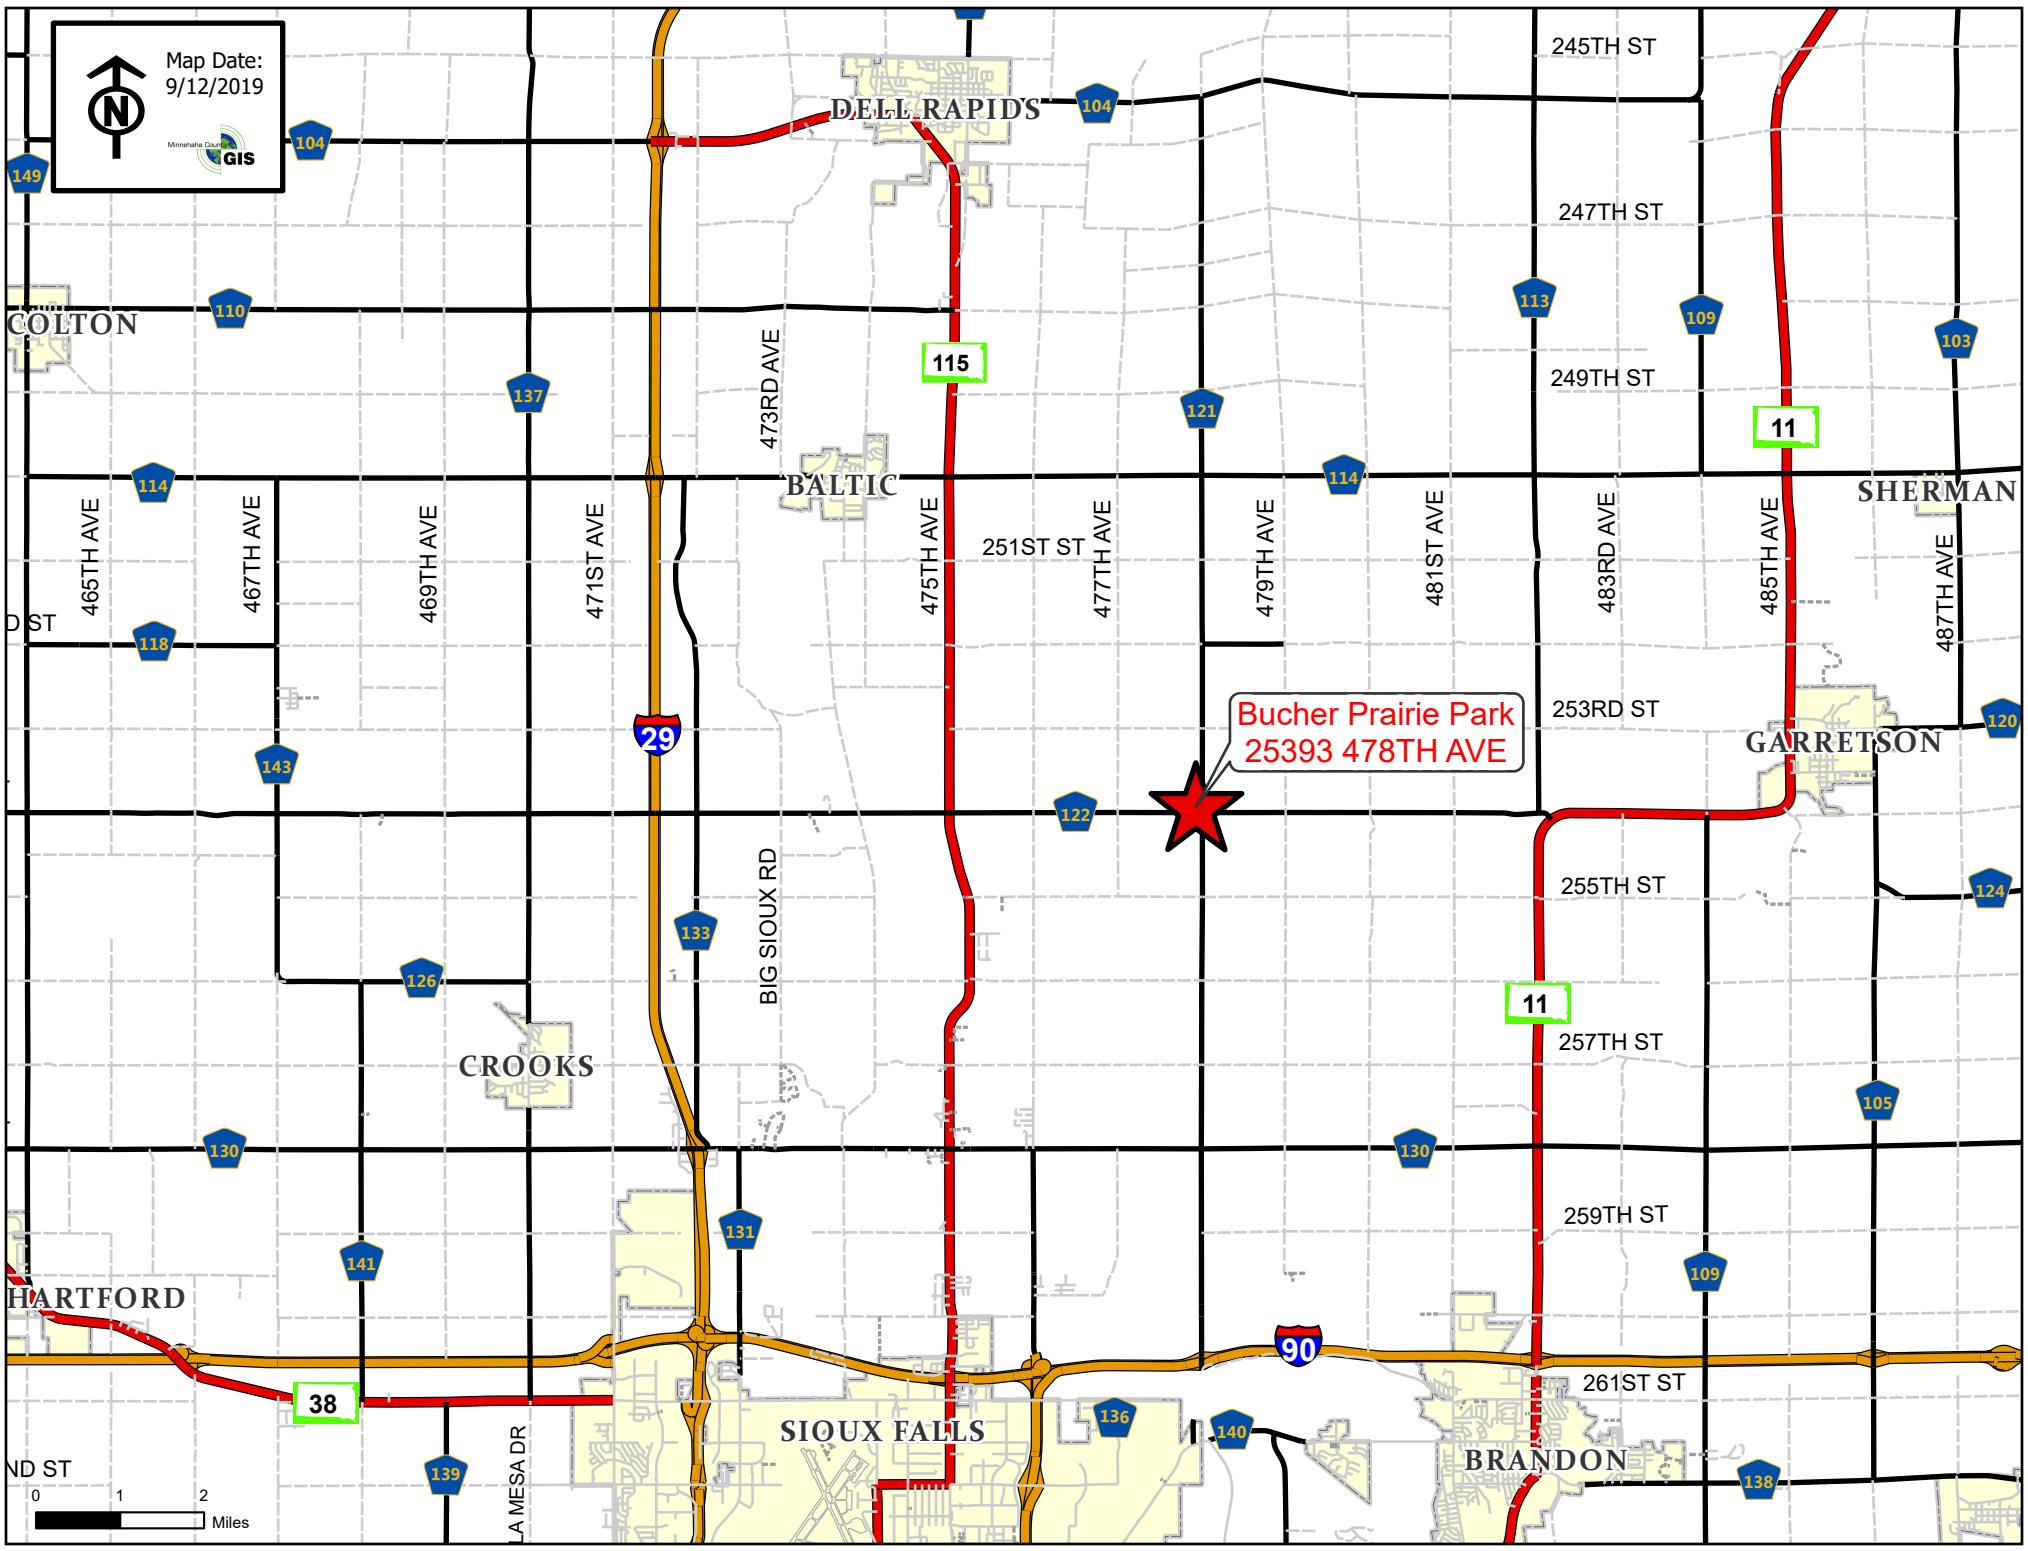

Map Date:
9/12/2019

Minnehaha County
GIS

Bucher Prairie Park
25393 478TH AVE